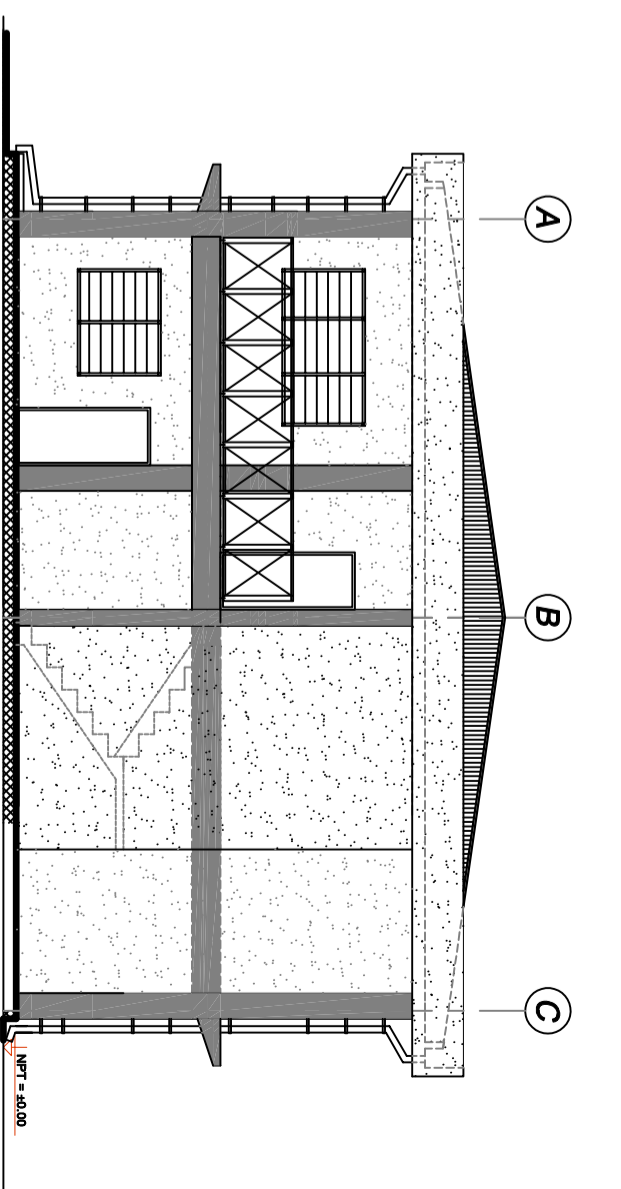

VIEW FROM Mooc Solar Farm - South

VIEW FROM WEST

VIEW FROM Main Road - East

VIEW FROM EXISTING OFFICE - North

DEPARTMENT OF ENVIRONMENT AND  
CONSERVATION  
MINISTRY OF CLIMATE CHANGE

DESIGNED BY:	IAN IERCET
DRAWN BY:	I IERCET
CHECKED BY:	
CLIENT NAME:	MCC - Department of Environment
DATE:	SEPTEMBER 2023

REVISION	DATE

NOTES:

PROJECT:	ENVIRONMENT DEPARTMENT NEW OFFICE PROJECT
DRAWING TITLE:	GROUND FLOOR PLAN
DRAWING NO.:	
PROJECTION:	NA
SCALE:	3:1
NTS	