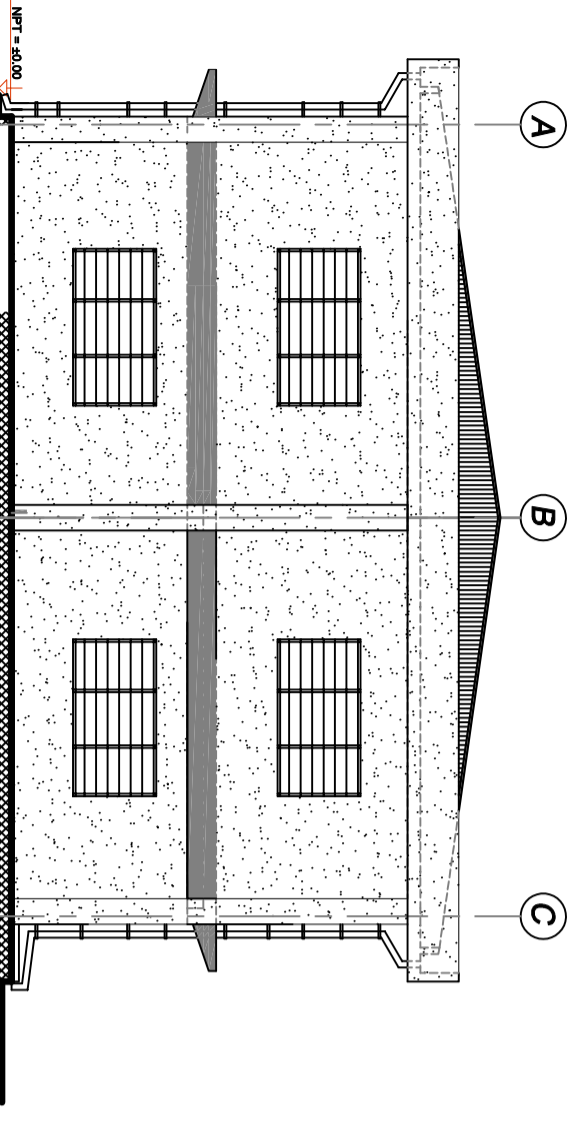

VIEW FROM Mooc Solar Farm - South

VIEW FROM WEST

VIEW FROM Main Road - East

VIEW FROM EXISTING OFFICE - North

DEPARTMENT OF ENVIRONMENT AND  
CONSERVATION  
MINISTRY OF CLIMATE CHANGE

DESIGNED BY:	IAN IERCET
DRAWN BY:	I IERCET
CHECKED BY:	
CLIENT NAME:	MCC - Department of Environment
DATE:	SEPTEMBER 2023

REVISION	DATE

NOTES:

PROJECT:	ENVIRONMENT DEPARTMENT NEW OFFICE PROJECT
DRAWING TITLE:	GROUND FLOOR PLAN
DRAWING NO.:	
PROJECTION:	NA
SCALE:	3:1
NTS	