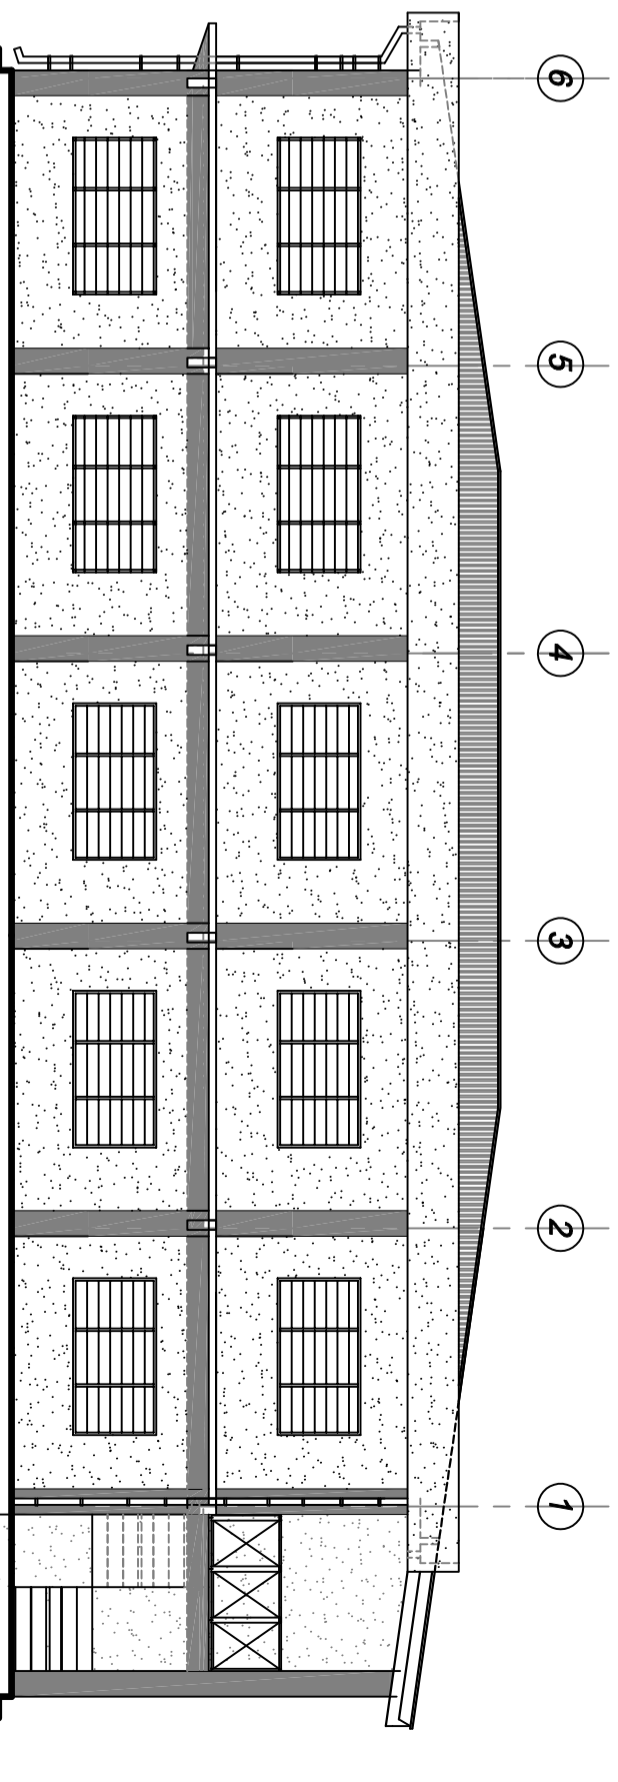

VIEW FROM Mooc Solar Farm - South

VIEW FROM WEST

VIEW FROM Main Road - East

VIEW FROM EXISTING OFFICE - North

DEPARTMENT OF ENVIRONMENT AND  
CONSERVATION  
MINISTRY OF CLIMATE CHANGE

DESIGNED BY:	IAN IERCET
DRAWN BY:	I IERCET
CHECKED BY:	
CLIENT NAME:	MCC - Department of Environment
DATE:	SEPTEMBER 2023

REVISION	DATE

NOTES:

PROJECT:	ENVIRONMENT DEPARTMENT NEW OFFICE PROJECT
DRAWING TITLE:	GROUND FLOOR PLAN
DRAWING NO.:	
PROJECTION:	NA
SCALE:	3:1
NTS	